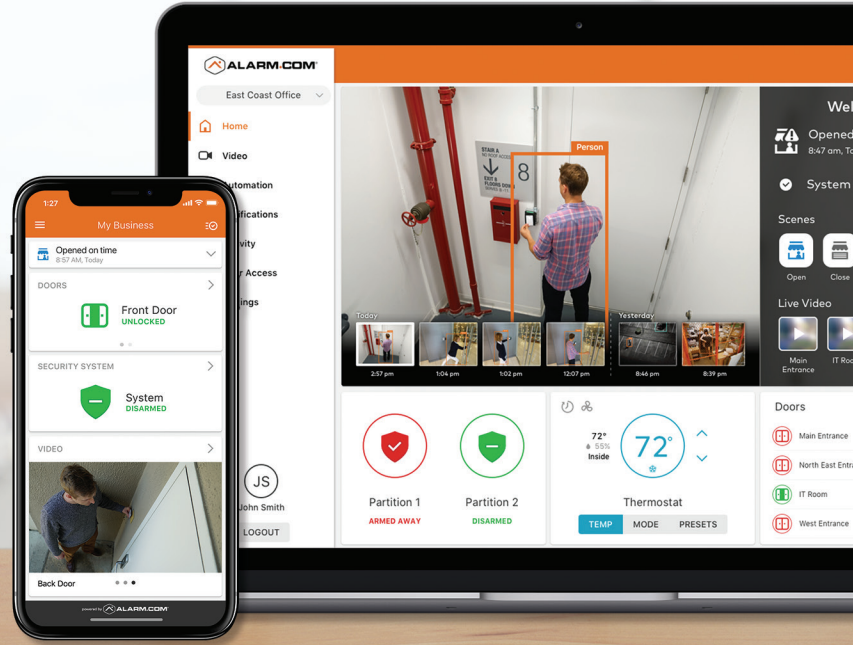

BUSINESS SECURITY PACKAGES

Included Equipment

Subscription Service

SMART
MONITORING

1 Control Panel

3 Door/Window Sensors

1 Motion Detector

Plus professional installation!

- 24/7 Security Central Station monitoring service
- Commercial app and website interface scheduled arm and disarm
- Open and close event notifications and scenes
- Unexpected activity alerts
- Energy management, automation and advanced scene control
- Equipment maintenance

INTELLIGENT
VIDEO

4 Indoor/Outdoor PoE Cameras

1 16-Channel CSVR Recorder with Integrated PoE Switch

Plus professional installation!

- Business activity analytics
- Video surveillance for up to 16 cameras and 5,000 cloud video clips
- Equipment maintenance

**INTELLIGENT VIDEO &
SECURITY MONITORING**

Included Equipment

1 Control Panel

3 Door/Window Sensors

1 Motion Detector

2 Outdoor Wireless IP Cameras

1 16-Channel CSVR Recorder

Plus professional installation!